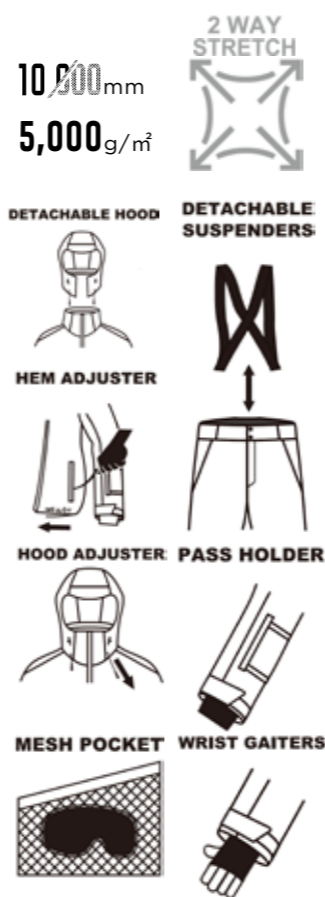

ASIAN FIT SUIT MEN

ROSSIGNOL SUIT
¥40,000(税込¥44,000)
S-M-L-XL

ASIAN FIT SUIT WOMEN

ROSSIGNOL LADYS SUIT
¥40,000(税込¥44,000)
S-M-L-XL