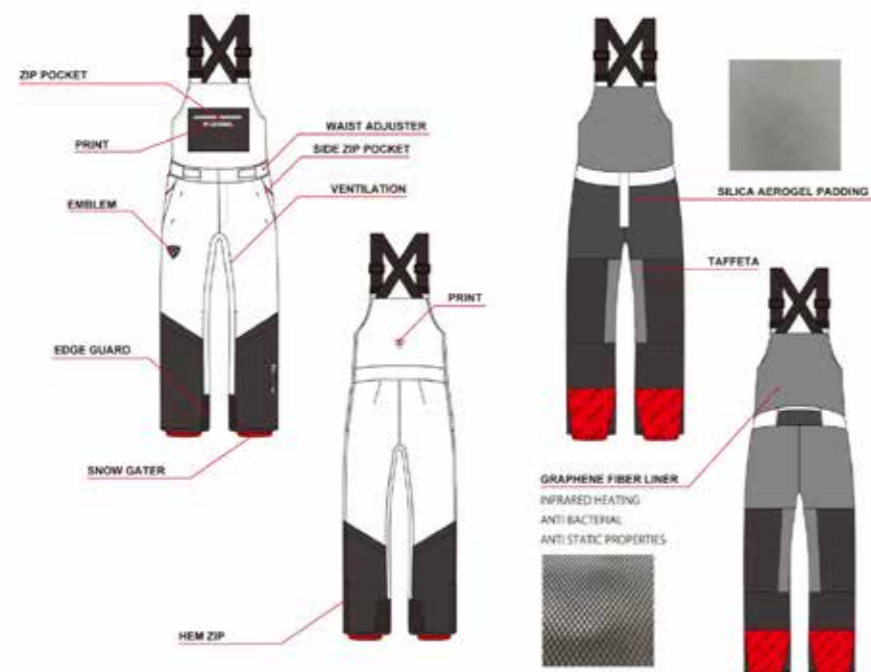

20,000

XS-S-M-L

W RELAX PANT
RLMWPO6

¥35,000(税込¥38,500)

BLACK 200
XS-S-M-L-XL

COOPER PINK 34C
S-M-L-XL

DARK NAVY 715
S-M-L

20,000