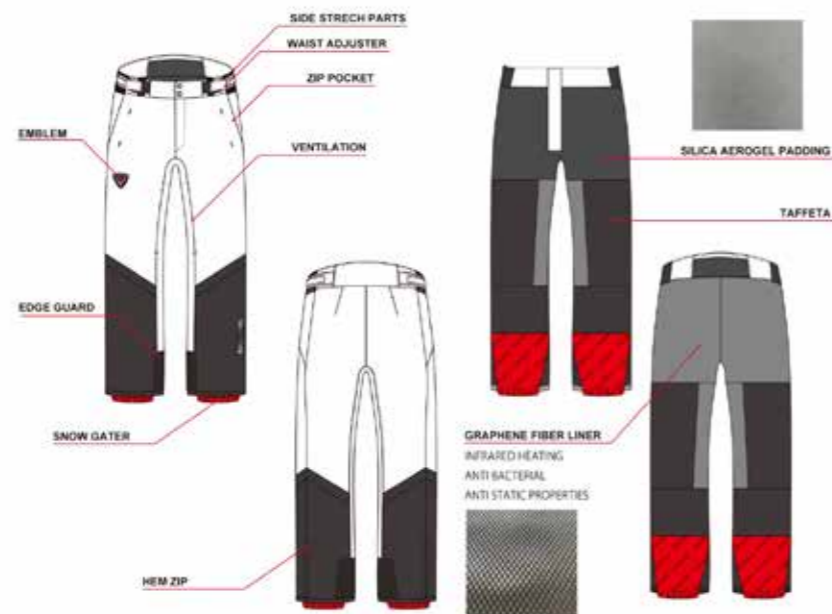

20,000

XS-S-M-L

W RELAX PANT
RLMWPO6

¥35,000(税込¥38,500)

BLACK 200
XS-S-M-L-XL

COOPER PINK 34C
S-M-L-XL

DARK NAVY 715
S-M-L

20,000